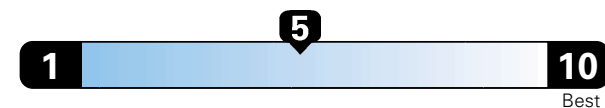

Fuel Economy and Environment

Gasoline Vehicle

Fuel Economy These estimates reflect new EPA methods beginning with 2017 models.

25 MPG combined city/hwy
 22 city 30 highway
 4.0 gallons per 100 miles

Small SUV 4WD range from 18 to 120 MPGe. The best vehicle rates 136 MPGe.

You spend \$500
 in fuel costs over 5 years compared to the average new vehicle.

Annual fuel cost \$1,600

Fuel Economy & Greenhouse Gas Rating (tailpipe only)

Smog Rating (tailpipe only)

This vehicle emits 358 grams CO2 per mile. The best emits 0 grams per mile (tailpipe only). Producing and distributing fuel also creates emissions; learn more at fuel economy.gov.